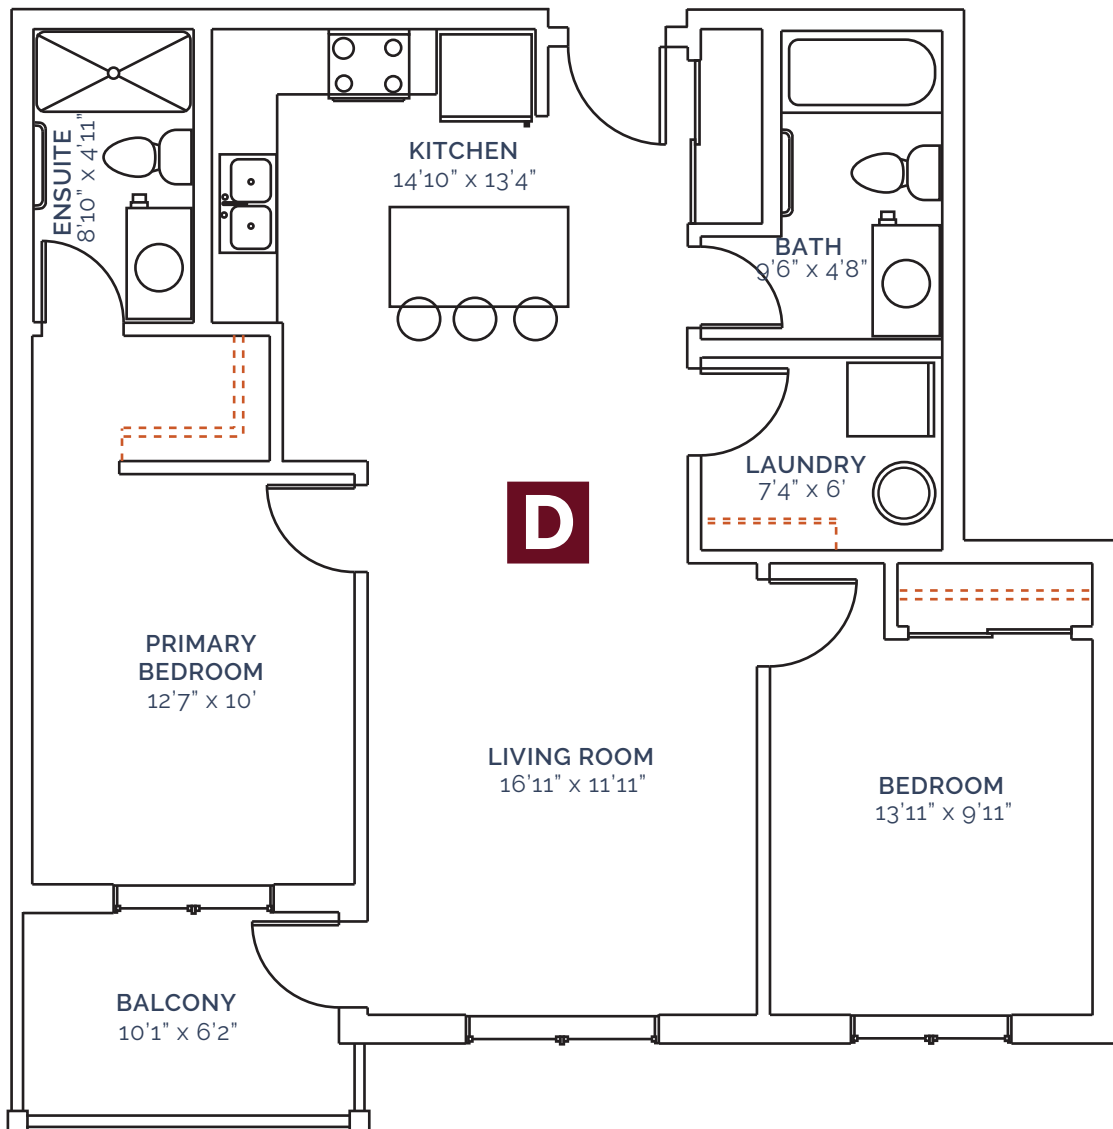

LAKEVIEW TERRACE

MODEL

BEDROOMS

BATHS

SQUARE FEET

D

2

2

906

All square footage and room sizes are approximate and may not be exactly as shown