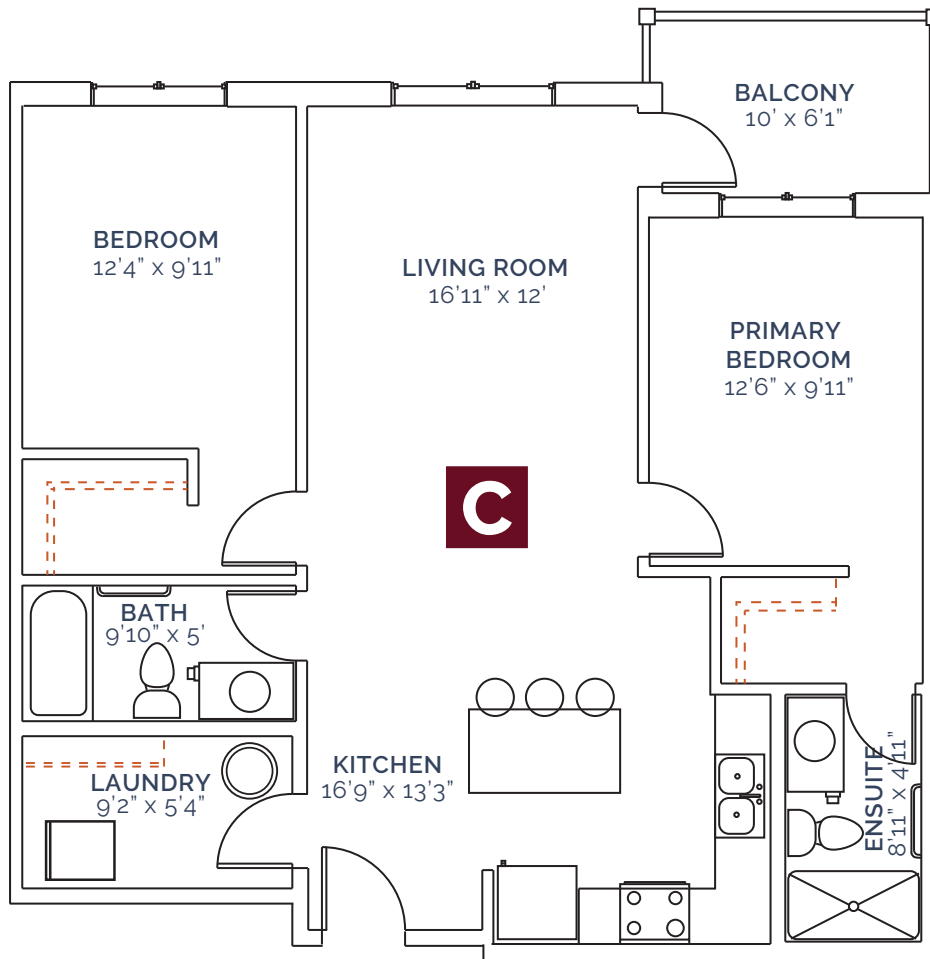

LAKEVIEW TERRACE

MODEL	BEDROOMS	BATHS	SQUARE FEET
C	2	2	959

All square footage and room sizes are approximate and may not be exactly as shown