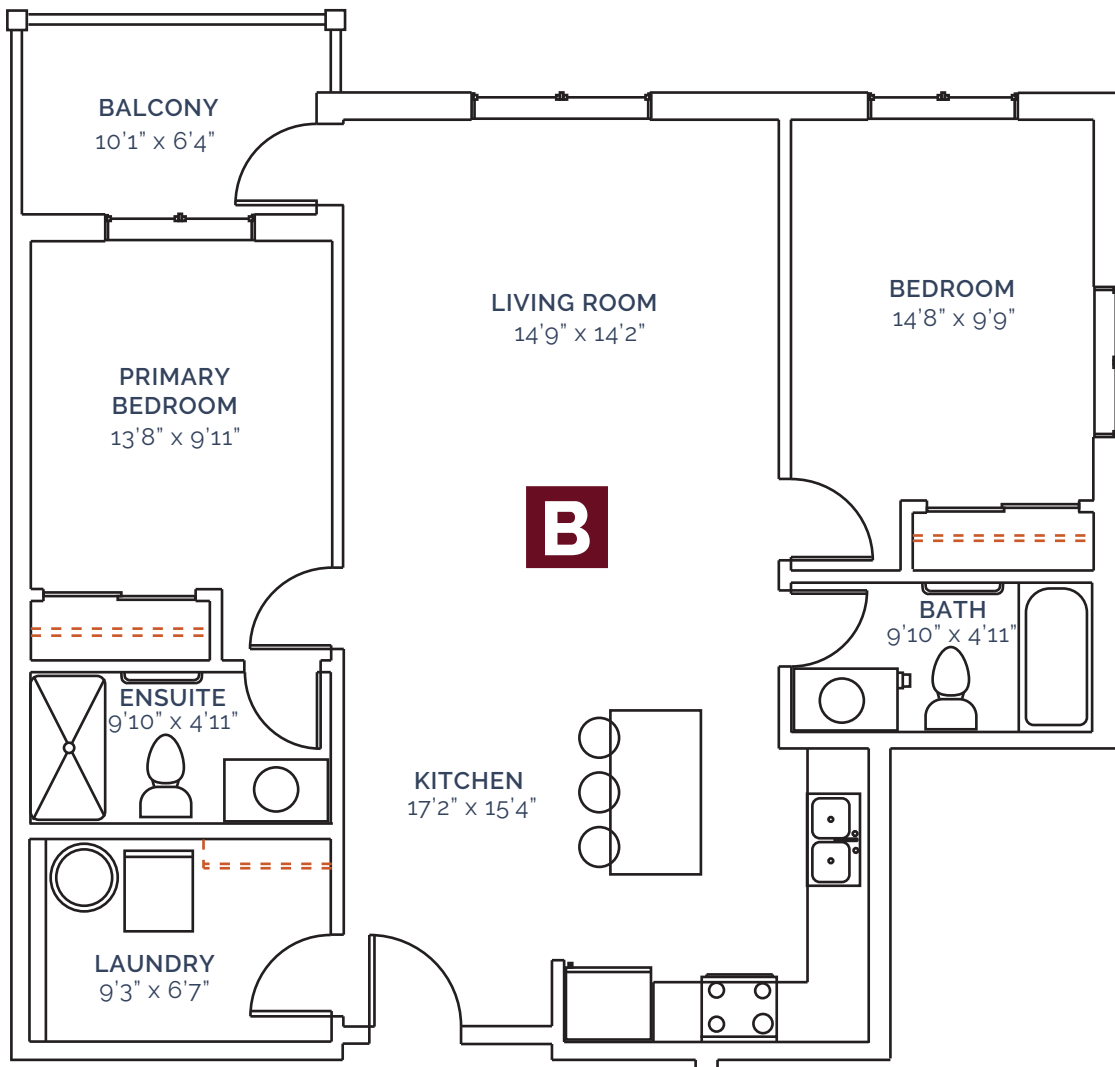

LAKEVIEW TERRACE

MODEL	BEDROOMS	BATHS	SQUARE FEET
B	2	2	981

All square footage and room sizes are approximate and may not be exactly as shown