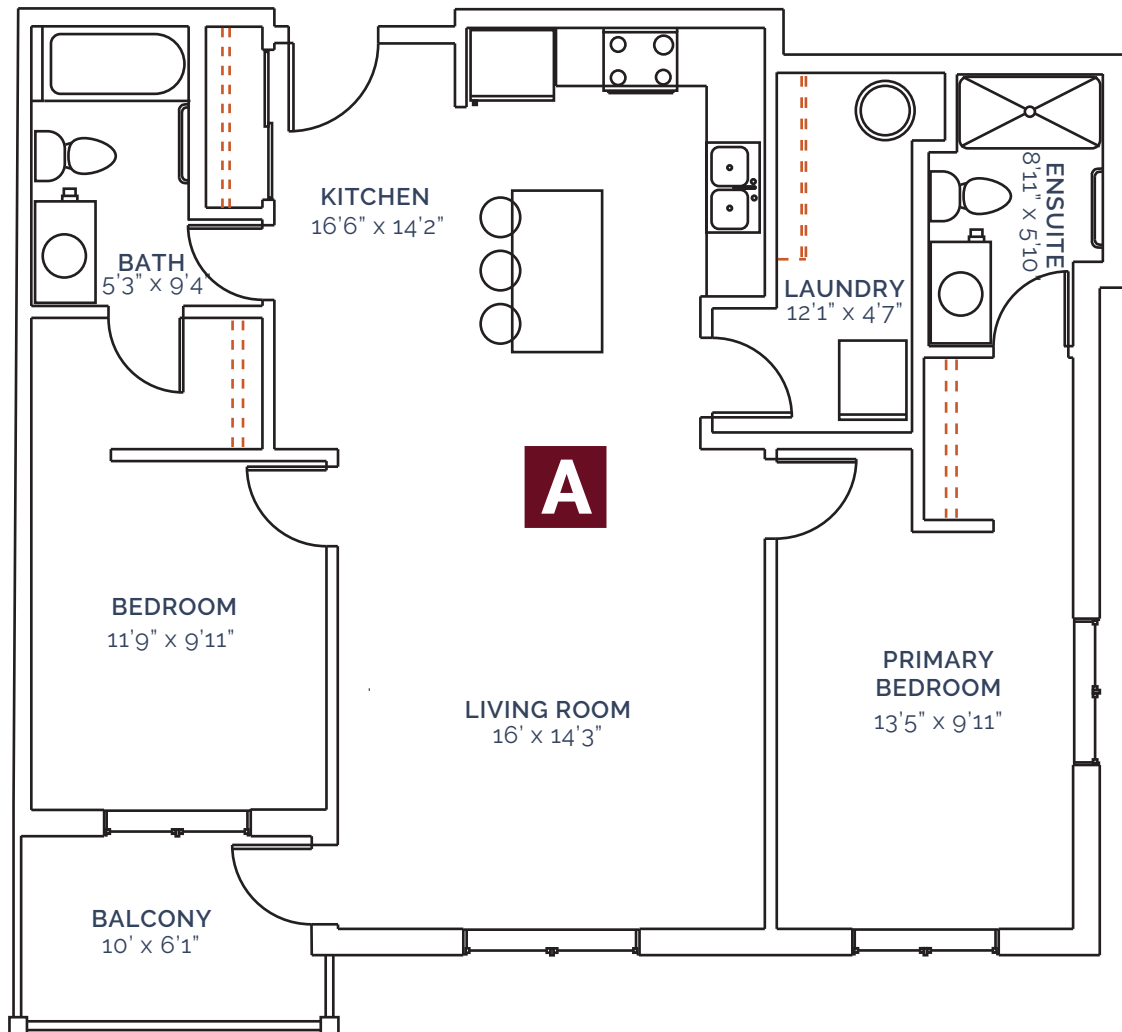

LAKEVIEW TERRACE

MODEL	BEDROOMS	BATHS	SQUARE FEET
A	2	2	1047

All square footage and room sizes are approximate and may not be exactly as shown